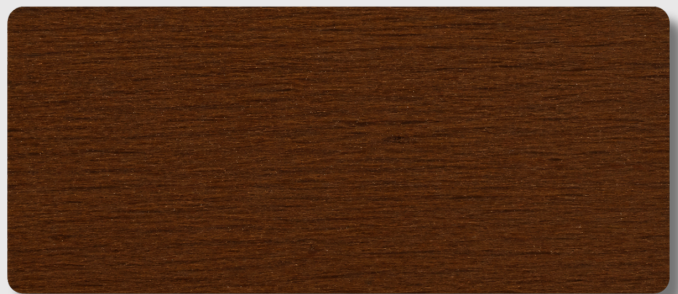

KONA

COLOURS MAY VARY SLIGHTLY FROM ACTUAL PRODUCT DUE TO LIGHTING, PRINTING AND DEVICE SETTINGS.
PLEASE REFER TO AN ACTUAL METAL SAMPLE FOR ACCURATE COLOUR MATCHING.