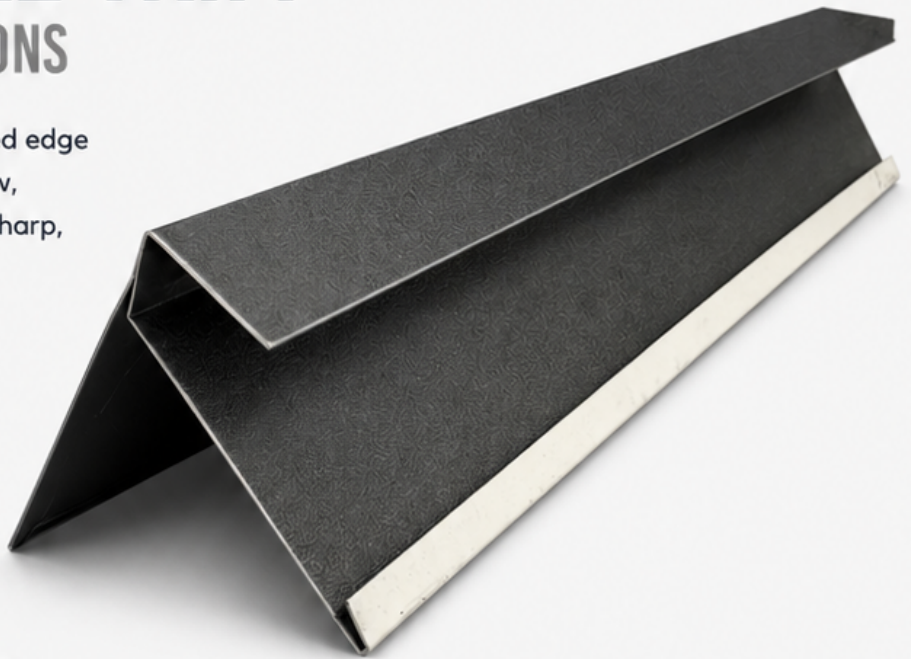

# FLYING GABLE TRIM

## STANDARD TRIM SOLUTIONS

Flying Gable Trim provides a clean, finished edge where a gable projects past the wall below, wrapping the fascia and underside for a sharp, professional look.

## SPECIFICATIONS

GIRTH (DEVELOPED WIDTH)	9 1/4"
MATERIAL (STANDARD)	26 Ga
MATERIAL (UPGRADE)	22 Ga
FINISH	SMP Painted Steel
COLOURS	All Stock Colours Available Additional Colours Available Upon Request
MINIMUM RECOMMENDED PITCH	1/12
RECOMMENDED USE	Gable Overhangs
APPLICATION	Exterior
FASTENERS	Concealed (Not Visible)

## FEATURES & BENEFITS

- ✓ Provides a clean, finished edge for projecting gables
- ✓ Wraps fascia and underside for a polished, professional appearance
- ✓ Helps direct water away from the structure and protects exposed edges
- ✓ Concealed install for a clean, uncluttered look
- ✓ Durable steel construction for long-lasting performance