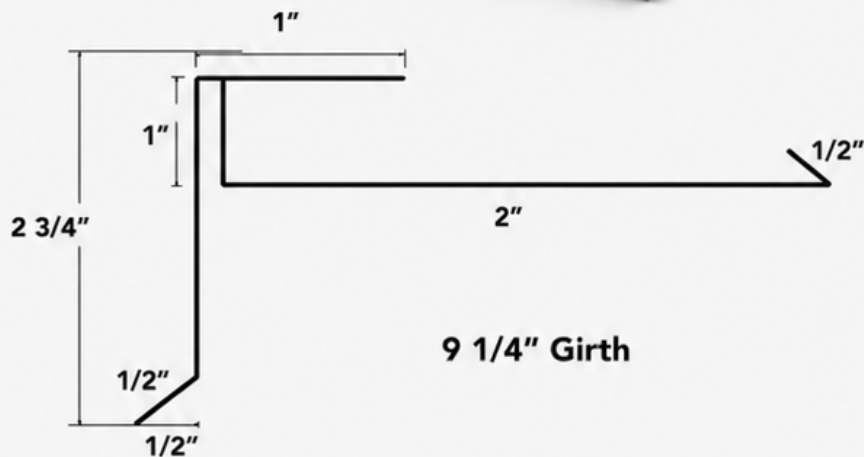

## STANDARD TRIM SOLUTIONS

Flying Gable Trim provides a clean, finished edge where a gable projects past the wall below, wrapping the fascia and underside for a sharp, professional look.

## SPECIFICATIONS

GIRTH (DEVELOPED WIDTH)	9 1/4"
MATERIAL (STANDARD)	26 Ga
MATERIAL (UPGRADE)	22 Ga
FINISH	SMP Painted Steel
COLOURS	All Stock Colours Available Additional Colours Available Upon Request
MINIMUM RECOMMENDED PITCH	1/12
RECOMMENDED USE	Gable Overhangs
APPLICATION	Exterior
FASTENERS	Concealed (Not Visible)