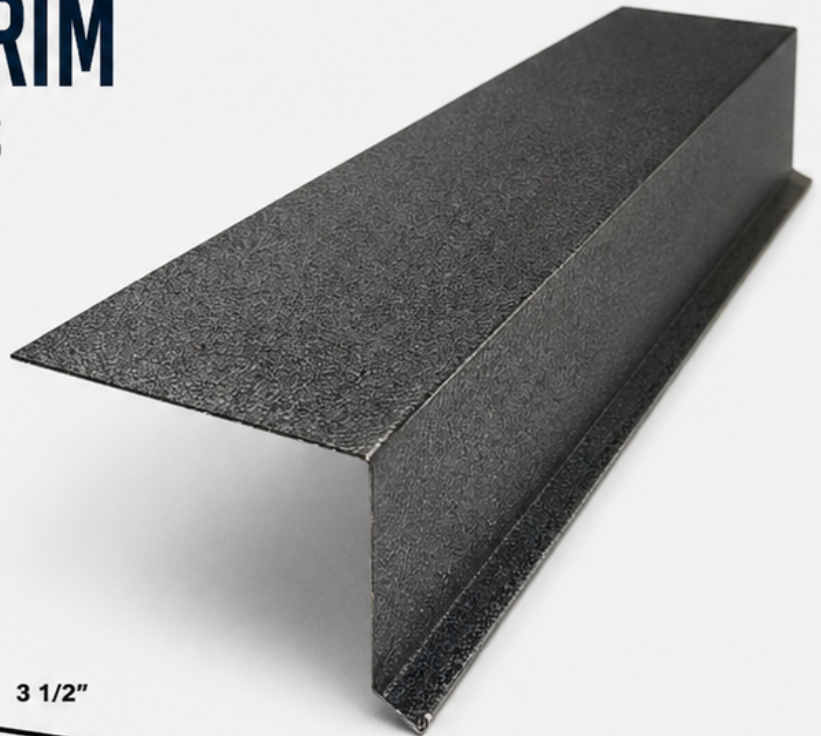

EAVESTARTER TRIM

STANDARD TRIM SOLUTIONS

Eavestarter Trim provides a clean, straight edge at the roof's eaves, creating a solid starting point for metal panels while protecting the roof deck from wind driven rain and debris.

SPECIFICATIONS

GIRTH (DEVELOPED WIDTH)	6"
MATERIAL (STANDARD)	26 Ga
MATERIAL (UPGRADE)	22 Ga
FINISH	SMP Painted Steel
COLOURS	All Stock Colours Available Additional Colours Available Upon Request
MINIMUM RECOMMENDED PITCH	1/12
RECOMMENDED USE	At the eaves as a starter for metal roofing
APPLICATION	Exterior Roof
FASTENERS	Concealed (Not Visible)

FEATURES & BENEFITS

- ✓ Provides a straight, clean edge at the roof's eaves
- ✓ Creates a solid starting point for metal roofing panels
- ✓ Helps protect the roof deck from wind driven rain and debris
- ✓ Concealed install for a clean, finished look
- ✓ Durable steel construction for long-lasting performance