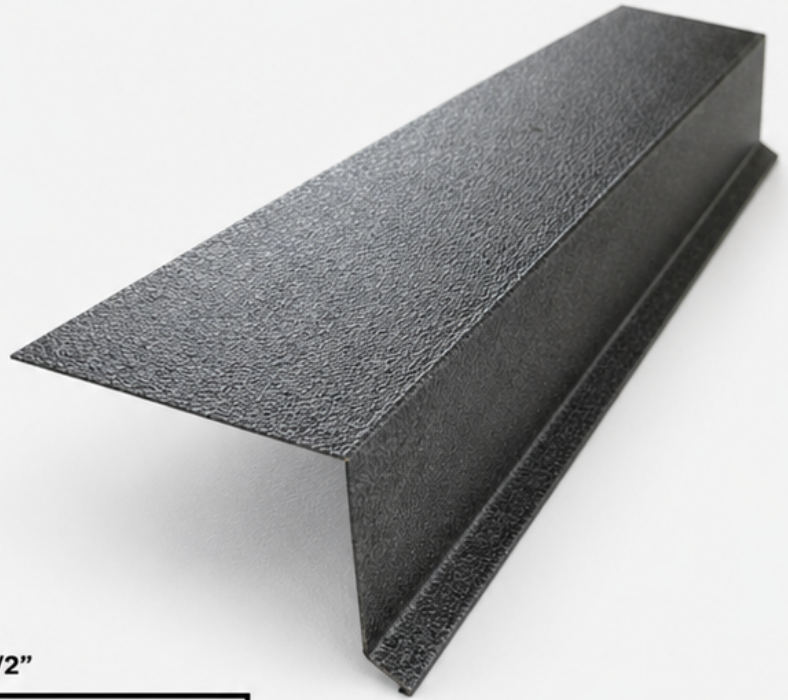

GABLE STARTER

STANDARD TRIM SOLUTIONS

Gable Starter Trim provides a solid starting point at gable ends for metal roofing panels, helping to ensure proper alignment and a clean, finished look while protecting against wind and water infiltration.

SPECIFICATIONS

GIRTH (DEVELOPED WIDTH)	6"
MATERIAL (STANDARD)	26 Ga
MATERIAL (UPGRADE)	22 Ga
FINISH	SMP Painted Steel
COLOURS	All Stock Colours Available Additional Colours Available Upon Request
MINIMUM RECOMMENDED PITCH	1/12
RECOMMENDED USE	At gable ends as a starting point for metal roofing panels
APPLICATION	Exterior Roof
FASTENERS	Concealed (Not Visible)

FEATURES & BENEFITS

- ✓ Provides a solid starting point at gable ends
- ✓ Helps ensure proper alignment of metal roofing panels
- ✓ Protects against wind and water infiltration
- ✓ Concealed install for a clean, finished appearance
- ✓ Durable steel construction for long-lasting performance