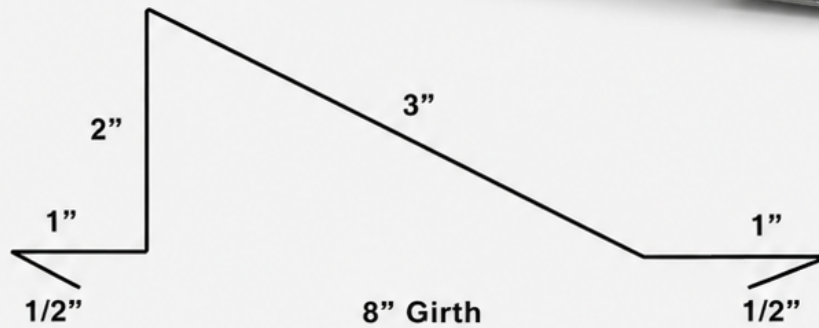

## STANDARD TRIM SOLUTIONS

Snowstop provides a reliable barrier to prevent snow and ice from sliding off the roof, helping to protect walkways, landscaping, and property from damage.

## SPECIFICATIONS

GIRTH (DEVELOPED WIDTH)	8"
MATERIAL (STANDARD)	26 Ga
MATERIAL (UPGRADE)	22 Ga
FINISH	SMP Painted Steel
COLOURS	All Stock Colours Available Additional Colours Available Upon Request
MINIMUM RECOMMENDED PITCH	1/12
RECOMMENDED USE	On slopes to prevent snow and ice slide
APPLICATION	Exterior Roof
FASTENERS	Concealed (Not Visible)